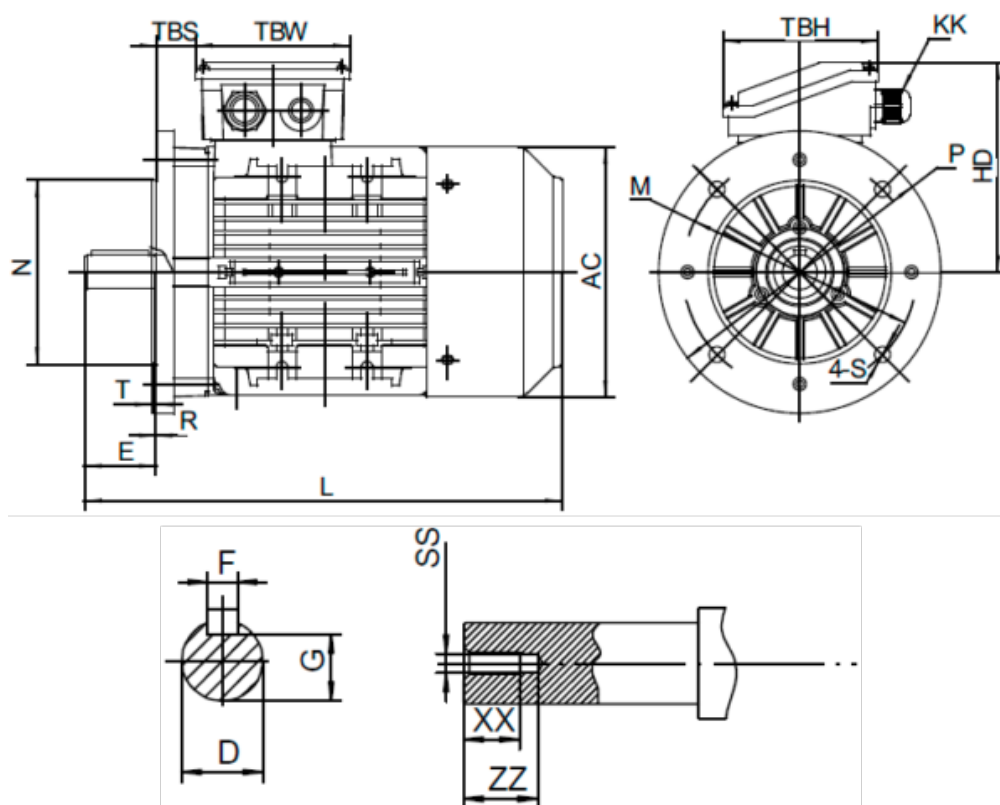

# Data Sheet

Article number: 2518001502140140

Description: Kleedrive T3A 803-2 1.5kw 2800 rpm UL/CSA  
3x230/400V 50 HZ IP55 B5 Eff=82,7%

## Measures

AA = 160	L = 304	TBH = 109
AC = Ø157	M = Ø165	TBS = 26.5
AD = 214	N = Ø130	TBW = 109
D = Ø19	P = Ø200	XX = 16
E = 40	R = 0	ZZ = 21
F = 6	S = Ø12	
G = 15.5	SS = M6	
HD = 134	T = 3.5	